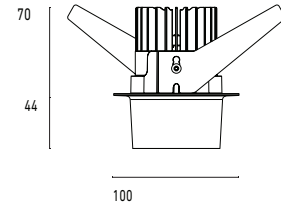

101 10 000325.023

Model

Name	Mono 100 Type 3 Recessed Downlighter
Finish	Structured Black
Area	Indoor

System

Power (Luminaire)	24W
Power (System)	27W
Voltage	240V-AC
Optics	Rotationally Symmetrical Direct 30°
Colour Temperature	4000°K
Luminous Flux	2029lm
TM30	Rf95 Rg103
CRI	Ra97
Lumen Maintenance	L90 B10 50000hrs
Chromacity	<3 McAdam Step Ellipse
Articulation	Fixed
Cut-Out	
Ingress Protection	IP44
Control Device	Remote DALI (Included)
Class	III